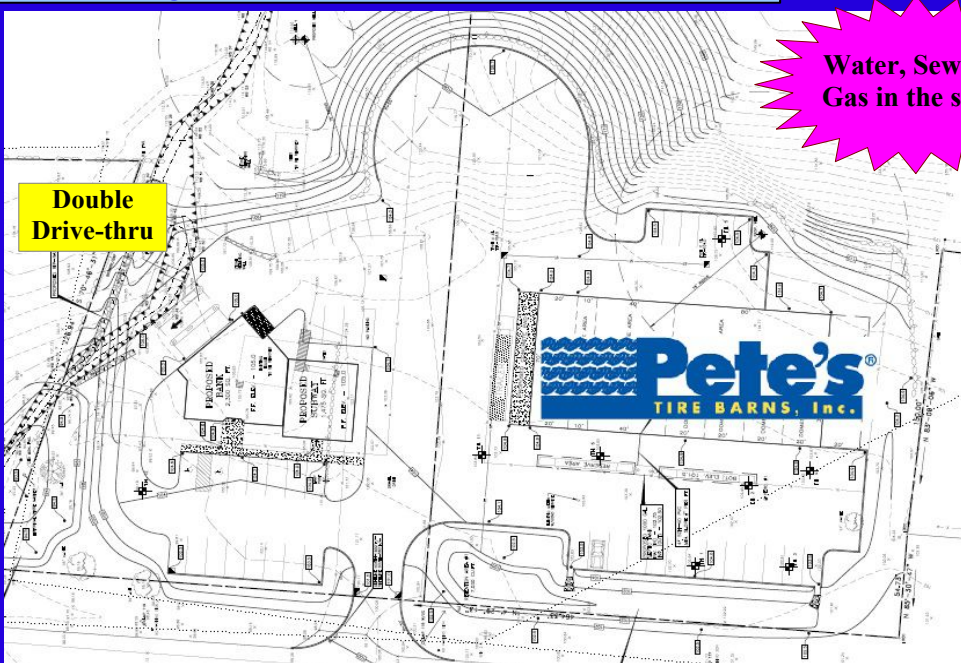

Water, Sewer & Gas in the street