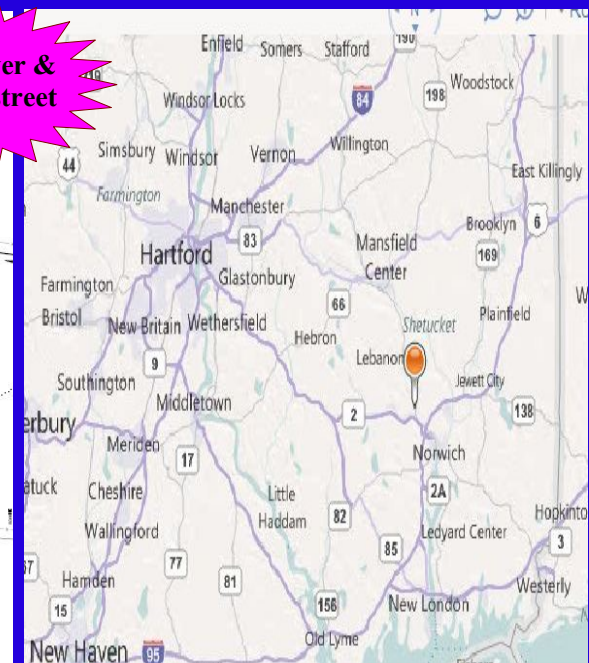

For Sale or Lease Bank & Quick Serve Restaurant Location

Join Pete's Tire Barn at this new retail development near Norwich line

99 Route 32, North Franklin, CT

Brand new development with 11,000 SF Pete's Tire Barn, near Norwich town line and new golf course. Highly visible location on busy Route 32 (ADT 19,800) the main North/South Route between Norwich, Willimantic, and UCONN. Located near the entrance to the Norwich and Bozrah Industrial parks. Owner/Broker

Demographics	3 Miles	5 Miles	10 Miles
Population	13,091	46,780	119,460
Households	5,344	19,119	45,814
Avg Income	\$55,520	\$46,764	\$52,856

Water, Sewer & Gas in the street

David Mieczynski
877-672-3847 Ext. 1
cell: 860-234-7435
david@nradvisors.net